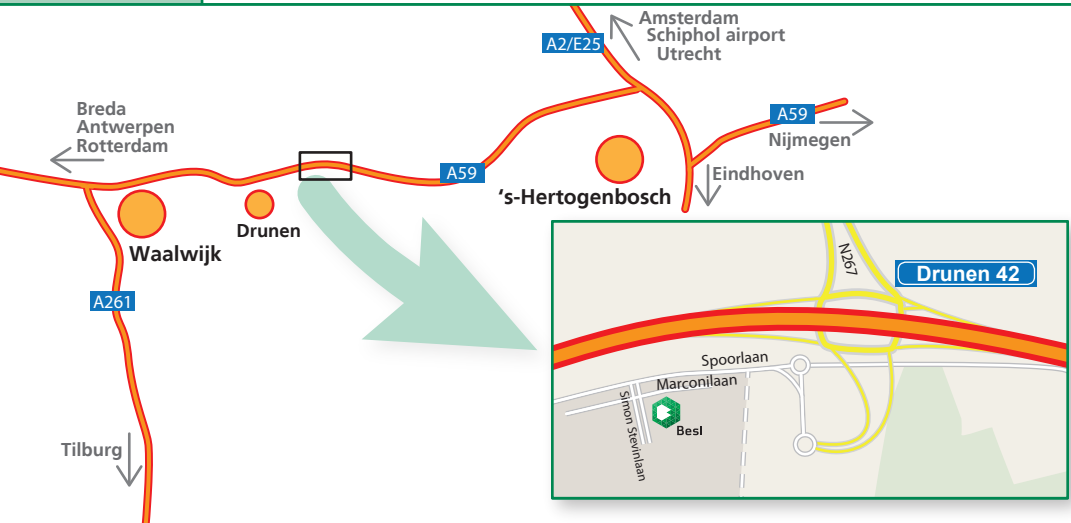

Besim

Driving directions to Meco Equipment Engineers B.V.

From Amsterdam/Utrecht

- On the A2/E25 follow directions 's Hertogenbosch
- Turn right onto the A59 towards Waalwijk
- Take exit 42 to Drunen
- At the end of the exit on the large roundabout take the third exit
- At the roundabout take the first exit
- At the roundabout take the second exit onto the Spoorlaan
- Take the first road left onto the Simon Stevinlaan
- Take the first road left onto the Marconilaan
- You arrived at the parking place of Meco

From Breda/Antwerpen/Rotterdam

- On the A59 follow directions 's Hertogenbosch
- Take exit 42 to Drunen
- At the end of the exit on the large roundabout take the first exit
- At the roundabout take the first exit
- At the roundabout take the second exit onto the Spoorlaan
- Take the first road left onto the Simon Stevinlaan
- Take the first road left onto the Marconilaan
- You arrived at the parking place of Meco